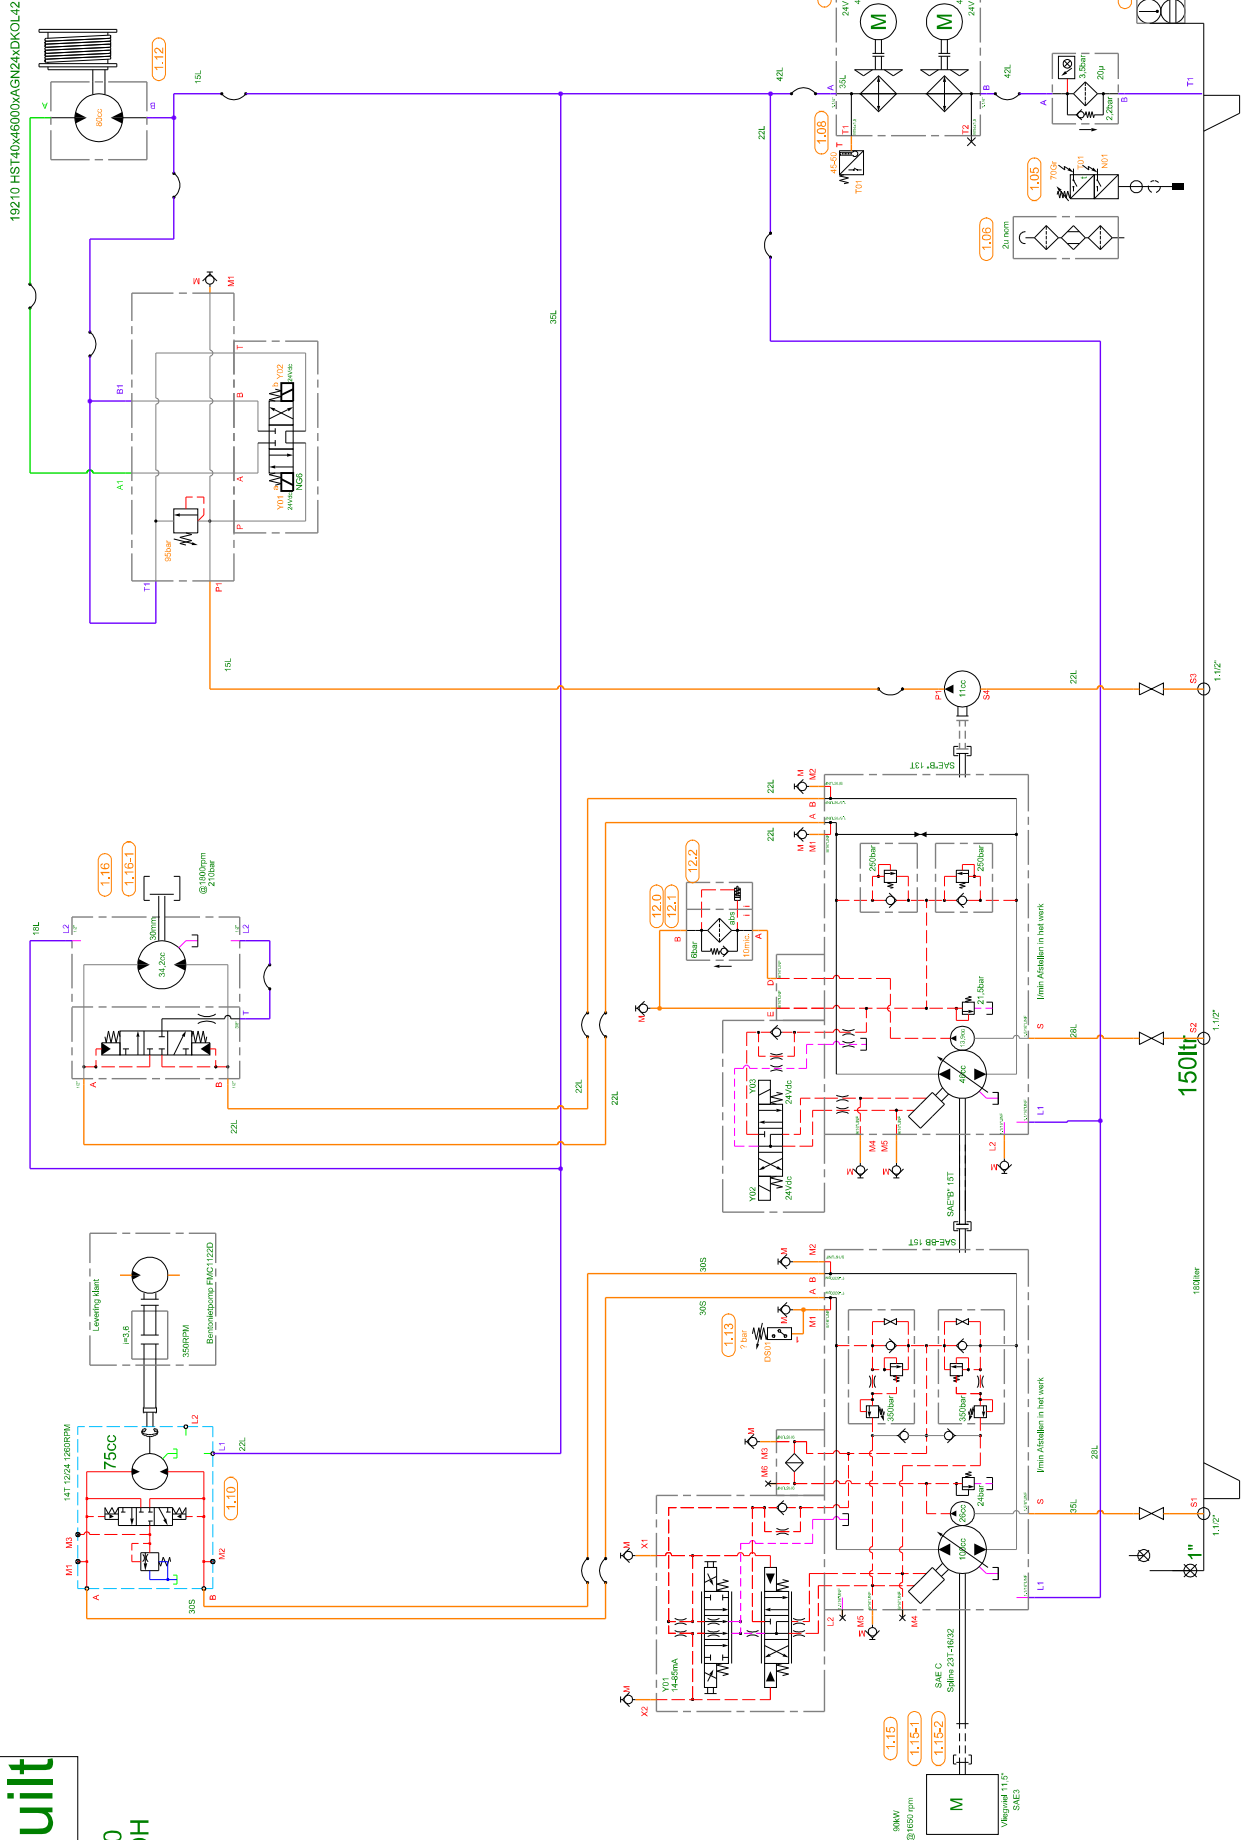

As Built

S1084.0  
MP280DH

**SWANENBERG**  
hydraulic systems

Achterdijk 9, 5705 CB HELMOND, T: +31 (0)492-552922 WWW.SWANENBERG.NL

Revision Nr. Date

Designer: AU	Drawing Nr. S1084.0
Date: 12-2022	Page Nr. 1
Status: As Built	Pages 1
Customer: Sitetec	
Project: MP280DH	